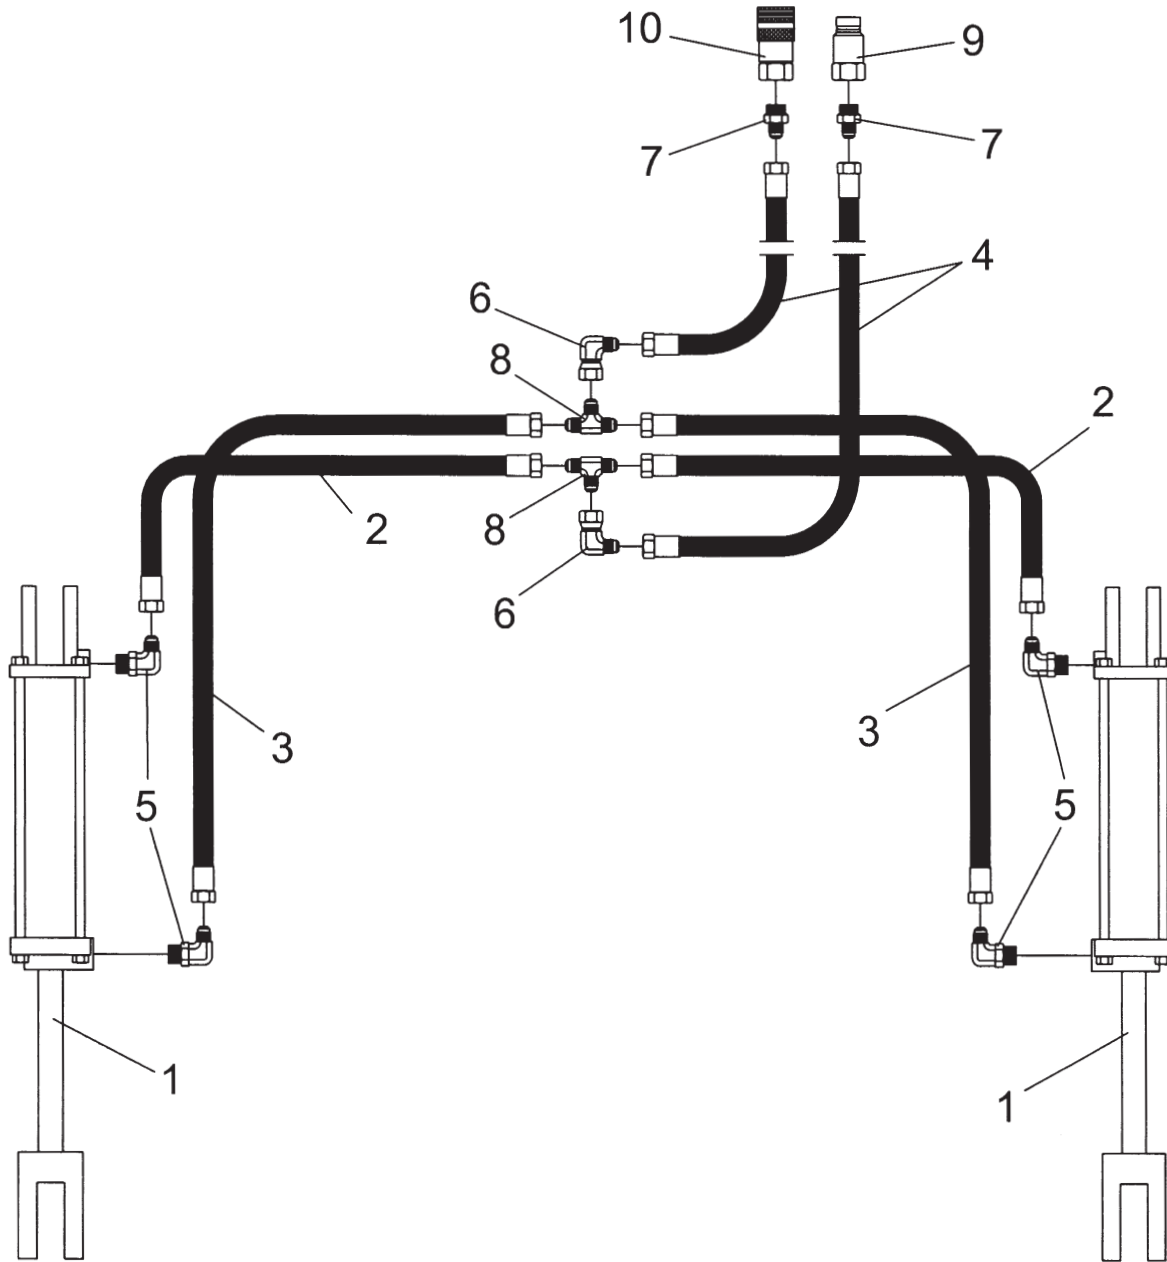

HYDRAULIC DIAGRAM & PARTS LIST (LPTG / LPSB)

| Ref. No. | Part No. | Description | No. Req'd. |
|----------|----------|--|------------|
| 1 | 2504230 | Hydraulic Cylinder 2 x 8 | 2 |
| 2 | 2505671 | Hose, Hydraulic 1/4" ID x 24" | 2 |
| 3 | 2505673 | Hose, Hydraulic 1/4" ID x 36" | 2 |
| 4 | 2505679 | Hose, Hydraulic 1/4" ID x 84" | 2 |
| 5 | 2505681 | Elbow, 90° Adj. 9/16"-18 to 3/4"-16 | 4 |
| 6 | 2505682 | Elbow, 90° Swivel 9/16"-18 | 2 |
| 7 | 2505684 | Straight Connector 9/16"-18 to 3/4"-16 | 2 |
| 8 | 2505685 | Tee, Tube 9/16"-18 | 2 |
| 9 | 2505688 | Coupling, SAE 1/2" Male - 3/4"-16 O-Ring | 1 |
| 10 | 2505689 | Coupling, SAE 1/2" Female - 3/4"-16 O-Ring | 1 |