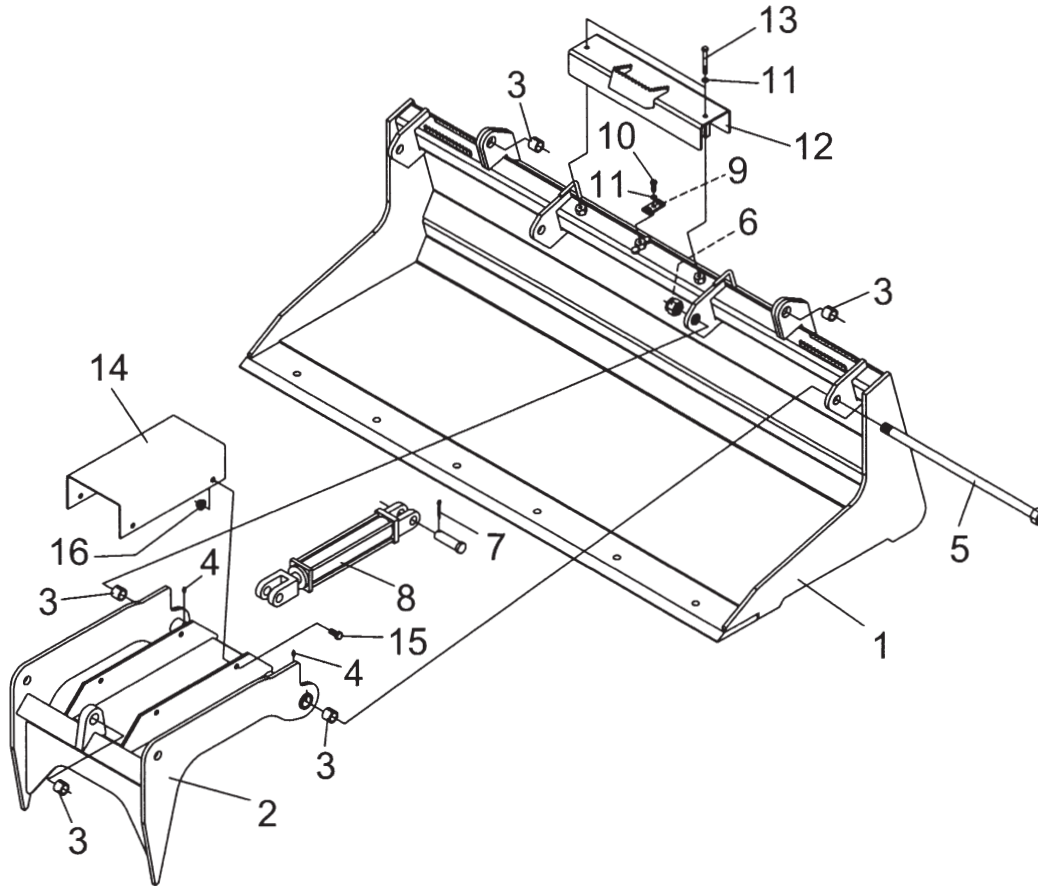

LPSB-72/78/84 PARTS LIST

Ref. No.	Part No.	Description	No. Req'd.
1	811781	Main Weldment (LPSB-72)	1
	811821	Main Weldment (LPSB-78)	1
	811861	Main Weldment (LPSB-84)	1
2	811765	Clamp Weldment w/Bushings & Zerks	2
3	2505035	Spring Bushing (1 1/4" x 1" x 1")	8
4	2504049	Drive Zerk 5/16"	4
5	811770	Pivot Shaft Weldment	2
6	2500045	Nut 1"-8NC Hex Nylock	2
7	2504007	Pin, Cotter 3/16" x 1 3/4"	4
8	2504230	Hydraulic Cylinder	2
9	2504241	Hold-Down Plate	1
10	2503011	Bolt 3/8"-16NC x 1" Hex Head Gr. 2	1
11	2502008	Washer 3/8" Springlock	3
12	811776	Hose Guard w/Step	1
13	2503072	Bolt 3/8"-16NC x 3" Hex Head Gr. 5	2
14	811788	Cylinder Guard	2
15	2503062	Bolt 1/2"-13NC x 1" Hex Head Gr. 2	8
16	2500040	Nut 1/2"-13NC Whiz Flange	8
N/S	101122	Safety Sign - Warning (Hi-Pressure)	1
N/S	101288	Safety Sign - Warning (Crush/Pinch)	1
N/S	101289	Safety Sign - Warning (Injury)	1
N/S	101295	Safety Sign - Warning (Crushing Hazard)	1