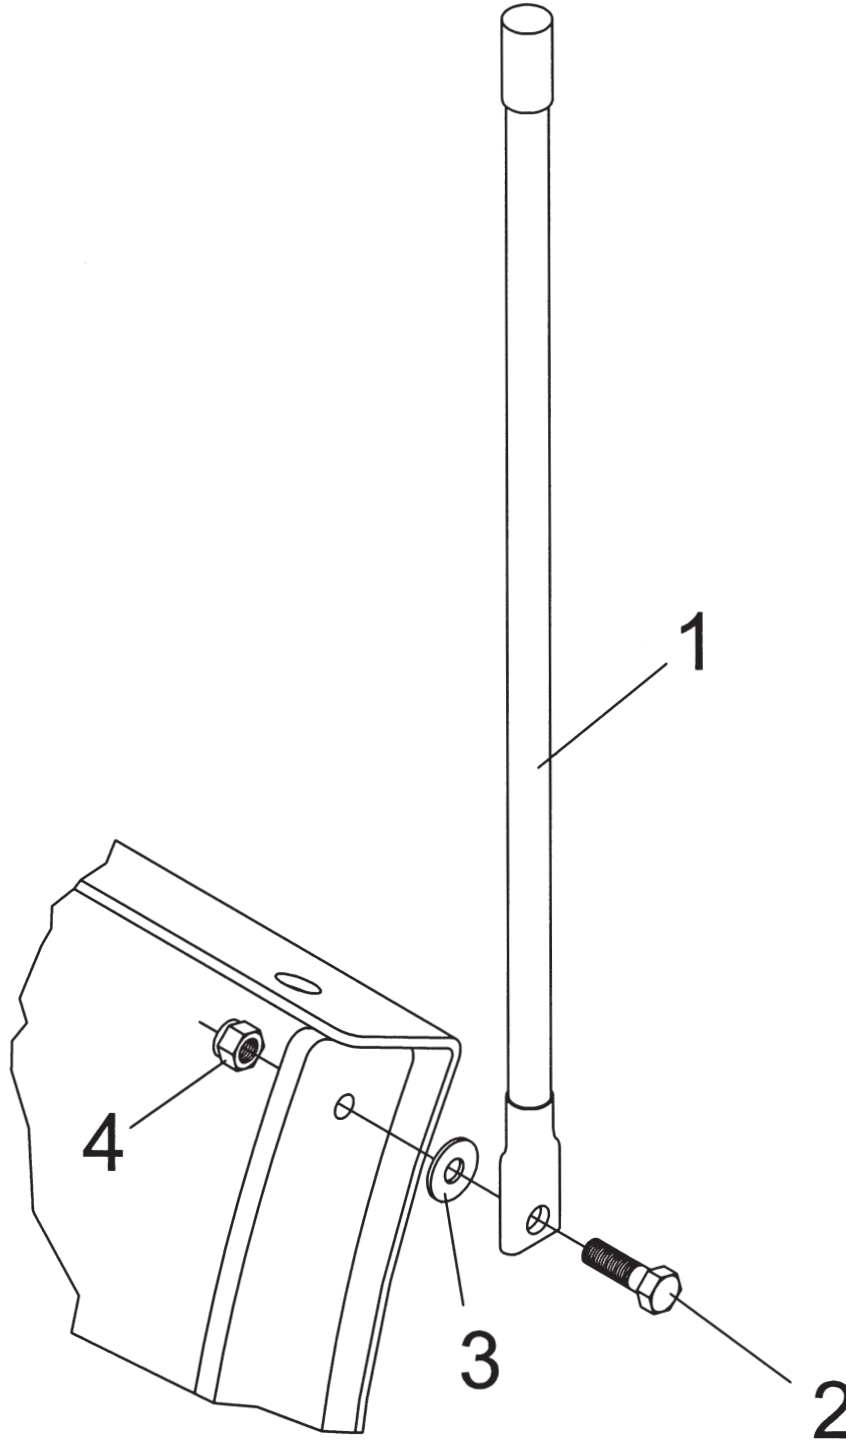

OPTIONAL MARKER KIT (#360235)

Ref. No.	Part No.	Description	No. Req'd.
1	360236	Plow Marker (Pair)	1
2	2503038	Bolt 5/16"-18NC x 1" Hex Head Gr. 2	2
3	2501012	Washer 5/16" Flat	2
4	2500046	Nut 5/16"-18NC Nylock Hex	2