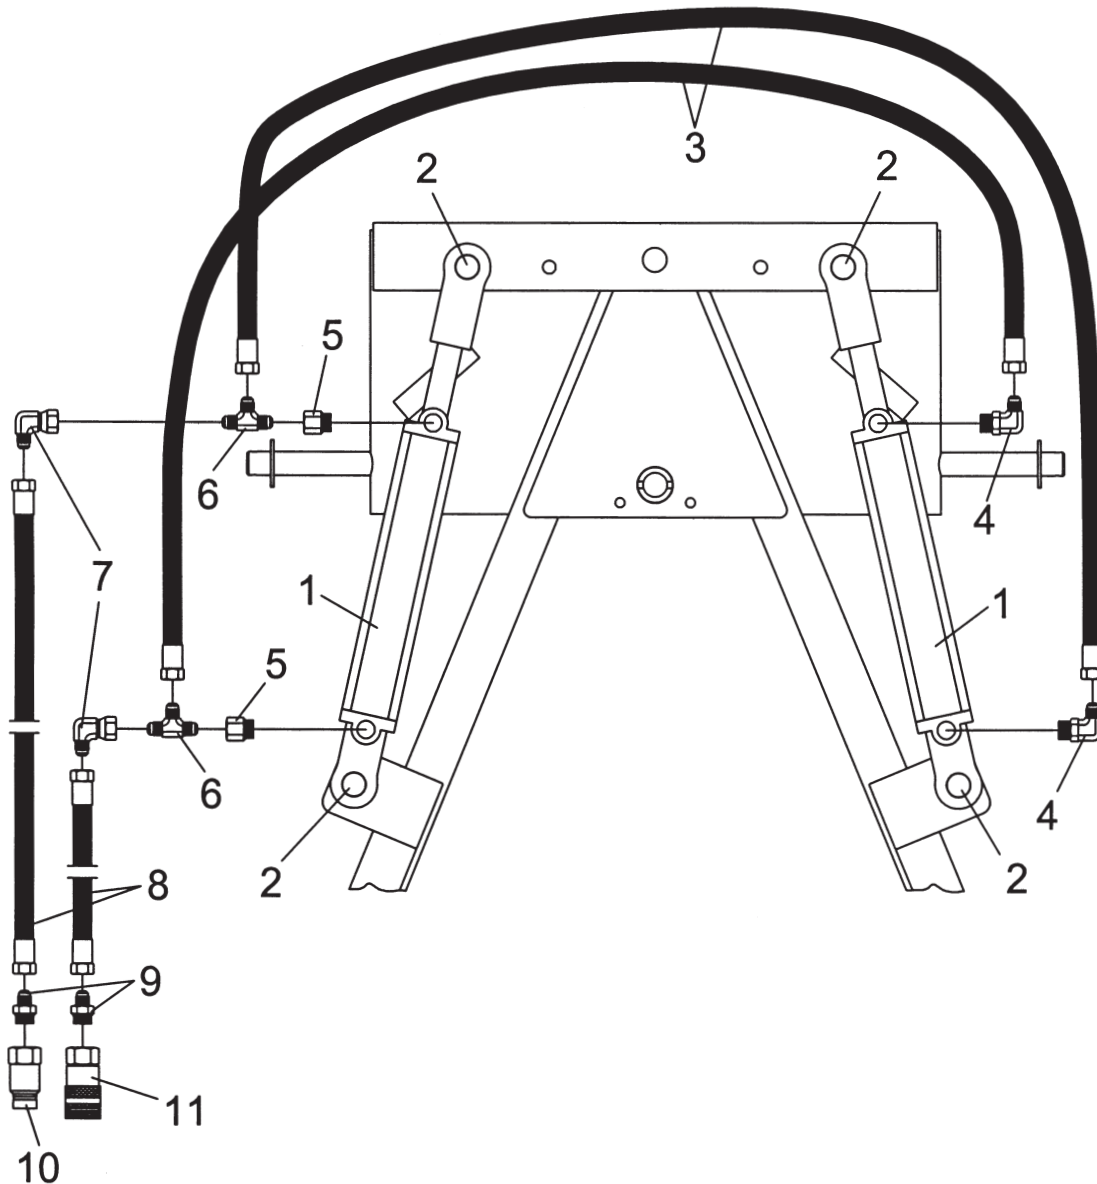

OPTIONAL HYDRAULIC ANGLE KIT (#360165) For Skid Steer Power Units (For Model SBS-2790A only)

Ref. No.	Part No.	Description	No. Req'd.
1	2504230	Hydraulic Cylinder 2 x 8	2
2	2504121	Cotter Pin 3/16" x 1 1/2"	4
3	2505673	Hose, Hydraulic 1/4" ID x 36"	2
4	2505681	Elbow, 90° Adj. 9/16"-18 to 3/4"-16	2
5	2505710	Bushing 3/4"-16 to 9/16"-18	2
6	2505711	Tee, Adjustable 9/16"-18	2
7	2505682	Elbow, 90° Swivel 9/16"-18	2
8	2505678	Hose, Hydraulic 1/4" ID x 72"	2
9	2505684	Straight Connector 9/16"-18 to 3/4"-16	2
10	2505688	Coupling, SAE 1/2" Male - 3/4"-16 O-Ring	1
11	2505689	Coupling, SAE 1/2" Female - 3/4"-16 O-Ring	1